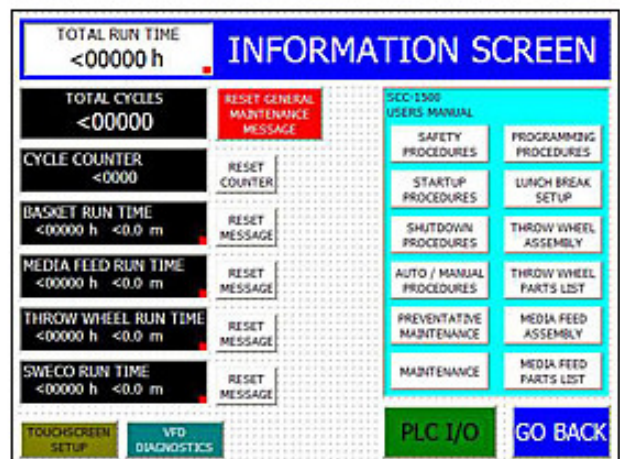

TOUCH SCREEN CONTROL STATION

OPERATOR FRIENDLY

MANUALS & TROUBLESHOOTING
AT YOUR FINGERTIPS

TOUCH SCREEN CONTROL FEATURES:

- 10.5"/266 mm Color Touch Panel
- Siemens TP 270/Allen Bradley PV 1000+
- Eliminate unnecessary hardware
- Reduces I/O requirements and wiring
- Eliminates interconnecting terminal blocks
- Replaces discrete devices (push button, pilot lights, etc.)