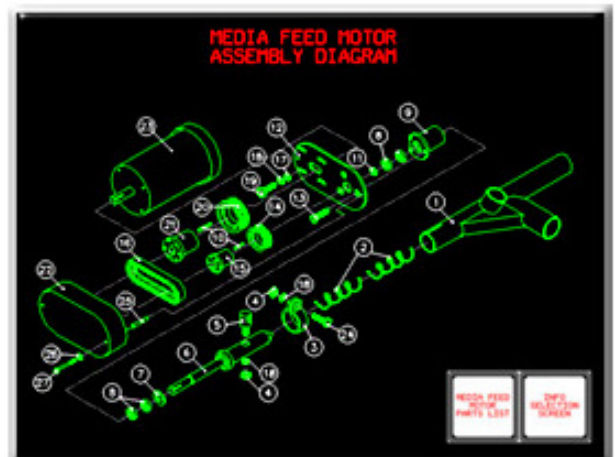

TOUCH SCREEN CONTROL STATION

OPERATOR FRIENDLY

MANUALS & TROUBLESHOOTING
AT YOUR FINGERTIPS

TOUCH SCREEN CONTROL FEATURES:

- 10.5"/266 mm Color Touch Panel
- Siemens TP 270/Allen Bradley PV 1000+
- Eliminate unnecessary hardware
- Reduces I/O requirements and wiring
- Eliminates interconnecting terminal blocks
- Replaces discrete devices (push button, pilot lights, etc.)

Specifications may change without notice.

DRAWINGS