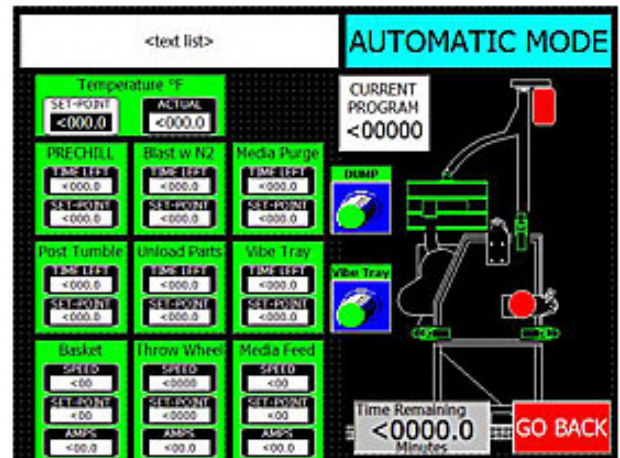

TOUCH SCREEN CONTROL STATION

OPERATOR FRIENDLY

MANUALS & TROUBLESHOOTING
AT YOUR FINGERTIPS

TOUCH SCREEN CONTROL FEATURES:

- 10.5"/266 mm Color Touch Panel
- Siemens TP 270/Allen Bradley PV 1000+
- Eliminate unnecessary hardware
- Reduces I/O requirements and wiring
- Eliminates interconnecting terminal blocks
- Replaces discrete devices (push button, pilot lights, etc.)